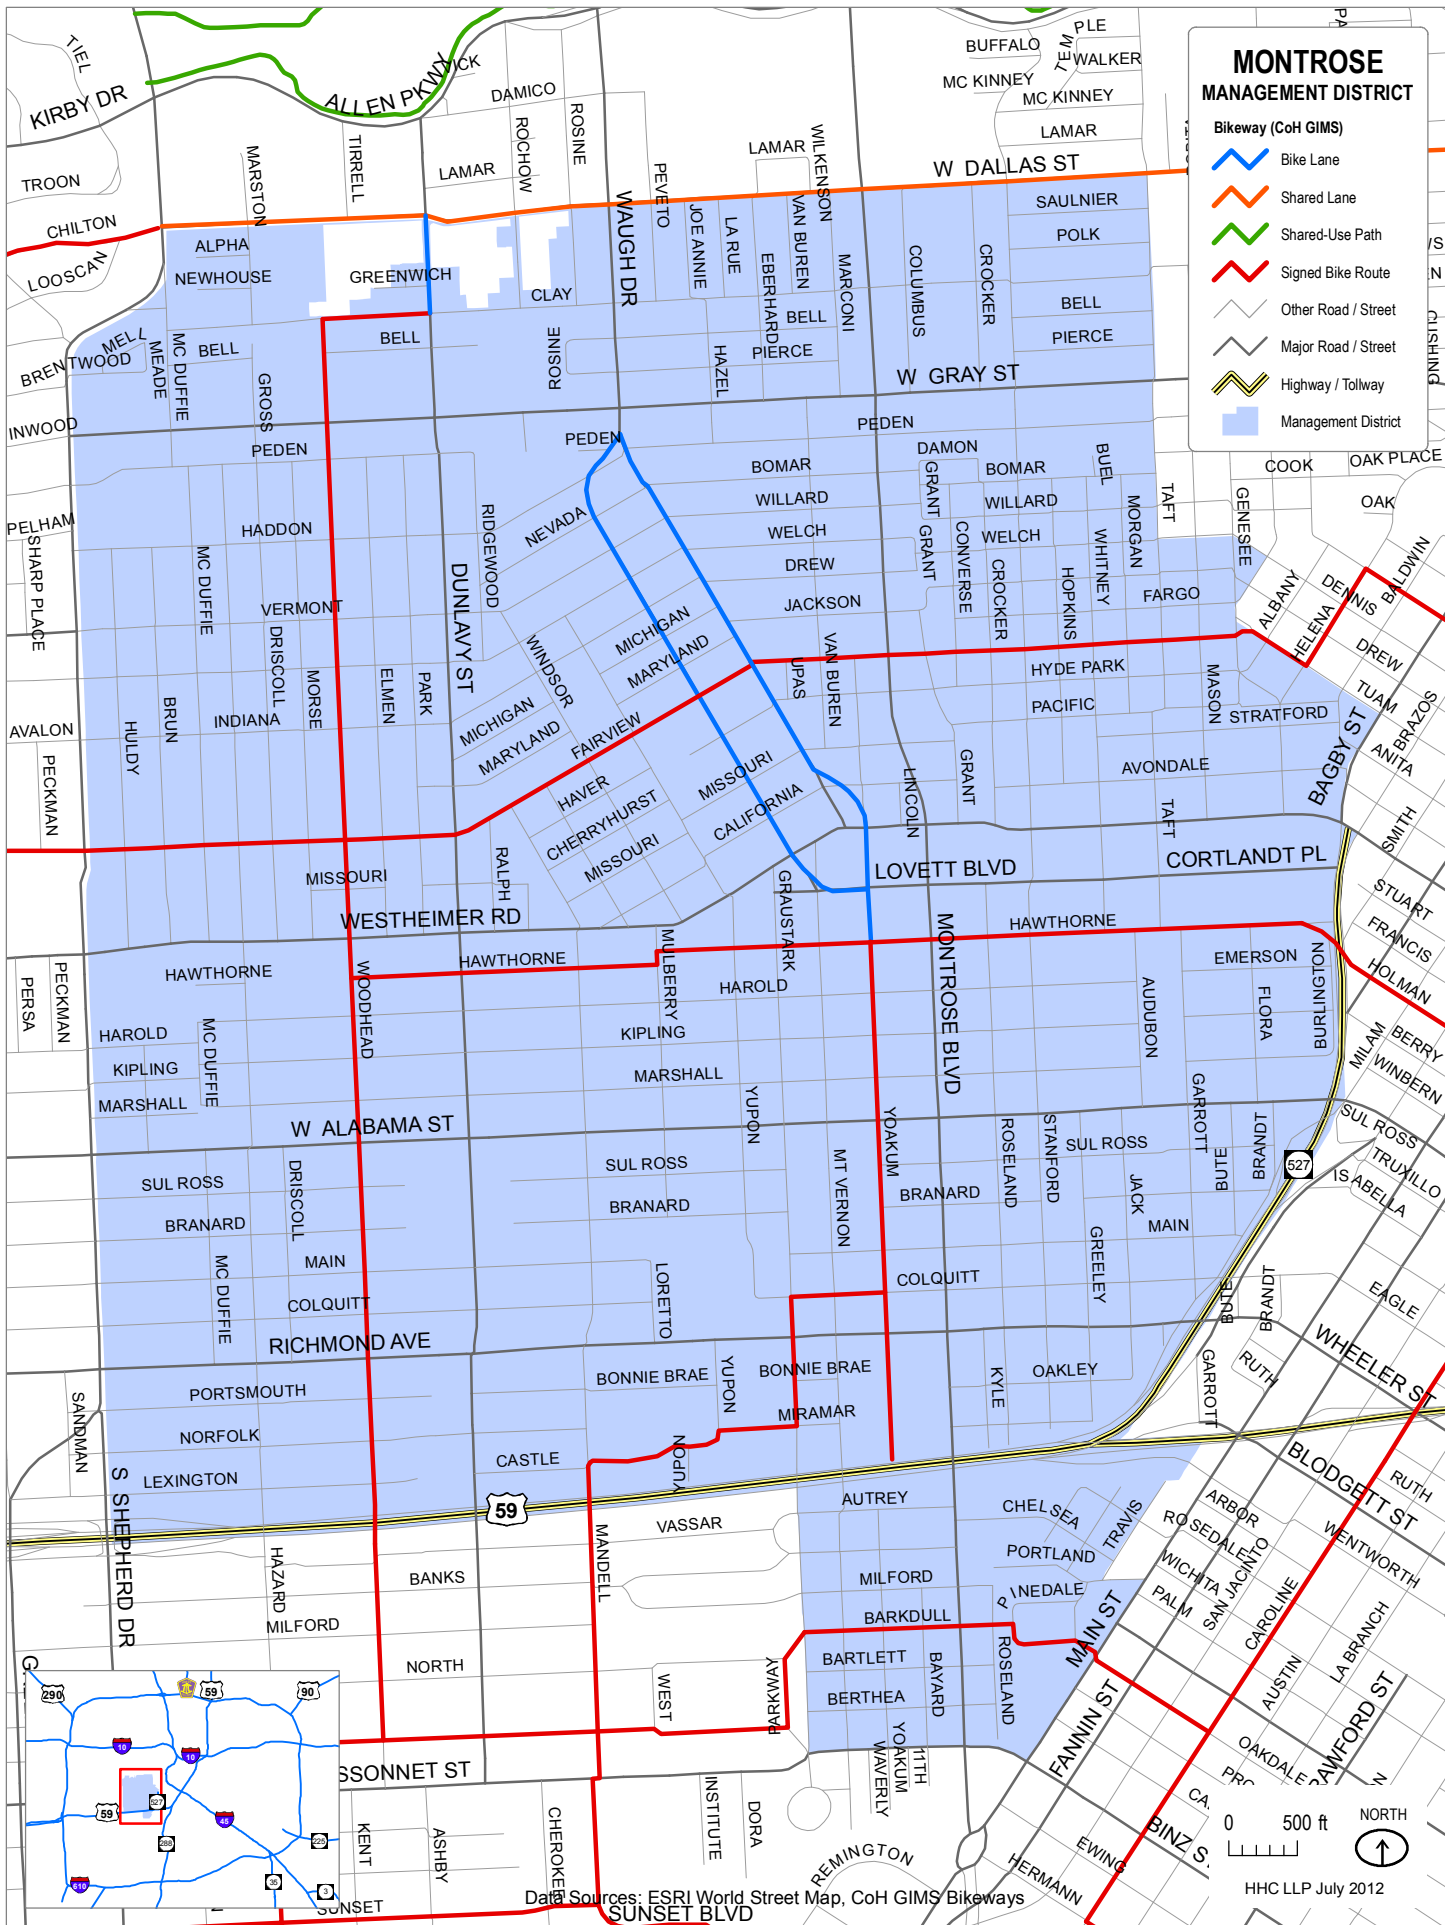

MONTROSE MANAGEMENT DISTRICT

Bikeway (CoH GIMS)

-  Bike Lane
-  Shared Lane
-  Shared-Use Path
-  Signed Bike Route
-  Other Road / Street
-  Major Road / Street
-  Highway / Tollway
-  Management District

Data Sources: ESRI World Street Map, CoH GIMS Bikeways

HHC LLP July 2012